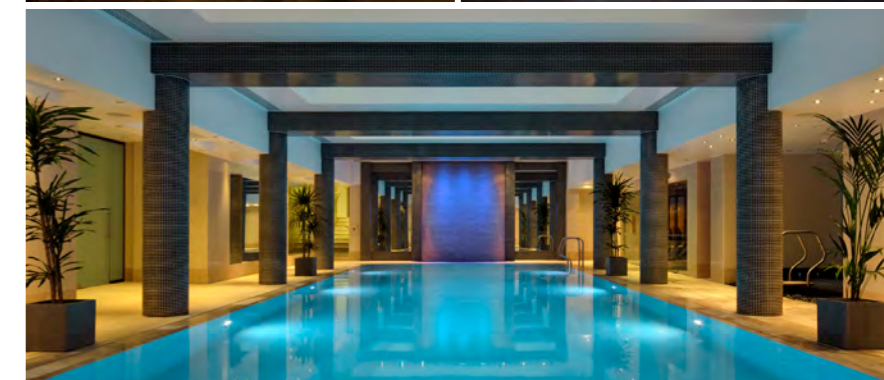

CURRENT HOTELS

- Leonardo Royal Hotel Birmingham	- Leonardo Royal Hotel London City
- Leonardo Royal Hotel Brighton Waterfront	- Leonardo Royal Hotel London Tower Bridge
- Leonardo Royal Hotel Edinburgh	- Leonardo Royal Hotel Oxford
- Leonardo Royal Hotel Glasgow	- Leonardo Royal Hotel Southampton Grand Harbour
- Leonardo Royal Hotel London St Paul's